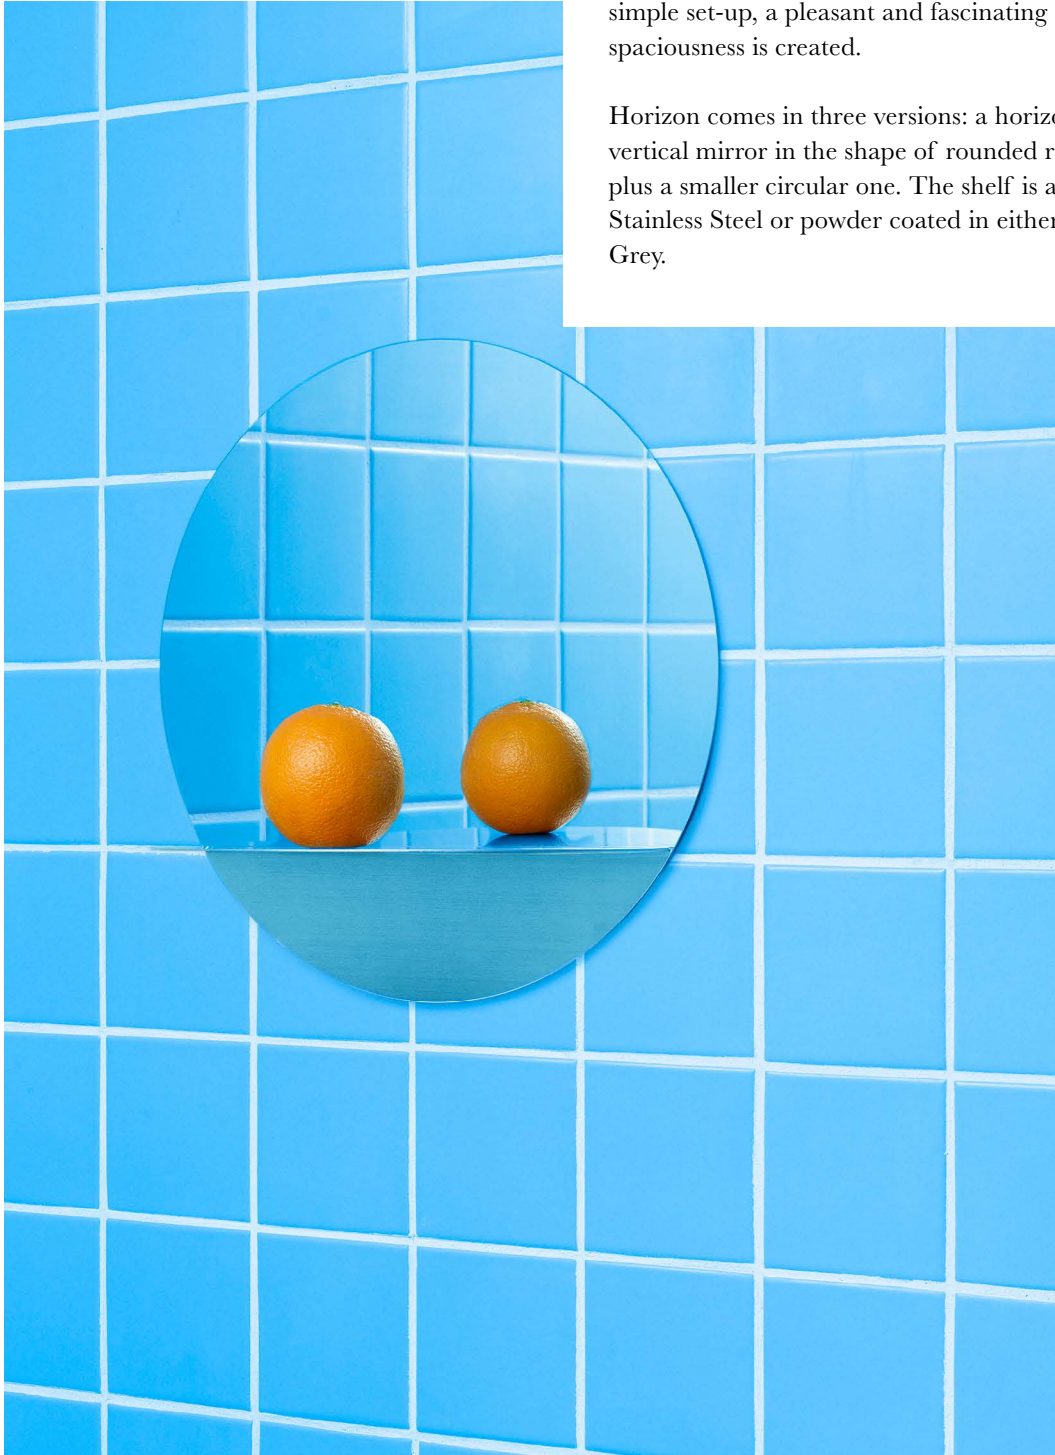

“The idea came to us when we were making models from sheets of paper thinking of the horizon you see when you are at the seaside. It is a playful, and somehow poetic, experience to see the duplication in the mirror,” KaschKasch says when explaining the design.

The reflection in the mirror gives depth to the horizon of the steel shelf while the items placed on the shelf are duplicated in the reflection. With a very simple set-up, a pleasant and fascinating sense of spaciousness is created.

Horizon comes in three versions: a horizontal and a vertical mirror in the shape of rounded rectangles, plus a smaller circular one. The shelf is available in Stainless Steel or powder coated in either White or Grey.